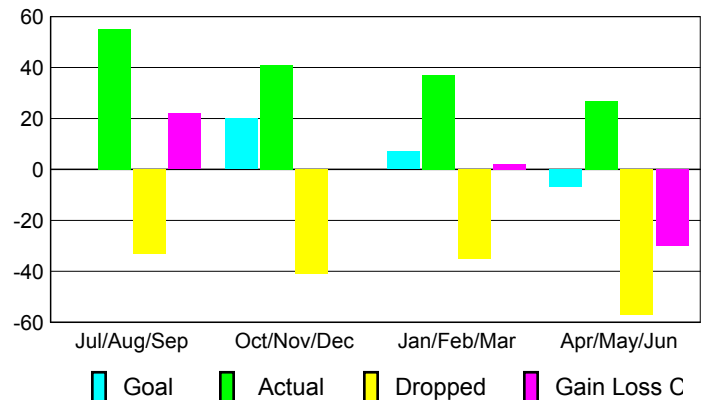

Membership Results 2009-2010

Goal, New, Dropped, Gain/Loss

Comparison of Membership Gain/Loss

Current Year Compared to the Previous Year