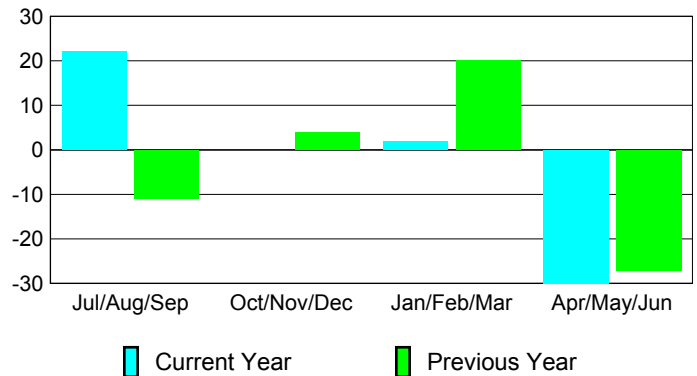

Membership Results
2009-2010

Membership
2008-2009

Month	Net Memb Goal	Actual New Memb	Actual Dropped Memb	Gain/Loss of Memb	Gain/Loss of Memb
Jul/Aug/Sep	0	55	-33	22	-11
Oct/Nov/Dec	20	41	-41	0	4
Jan/Feb/Mar	7	37	-35	2	20
Apr/May/June	-7	27	-57	-30	-27
Totals	20	160	-166	-6	-14

Membership Results 2009-2010

Goal, New, Dropped, Gain/Loss

Comparison of Membership Gain/Loss

Current Year Compared to the Previous Year

Gender Comparison 2009-2010

Jul/Aug/Sep

Oct/Nov/Dec

Jan/Feb/Mar

Apr/May/June

Male

Female